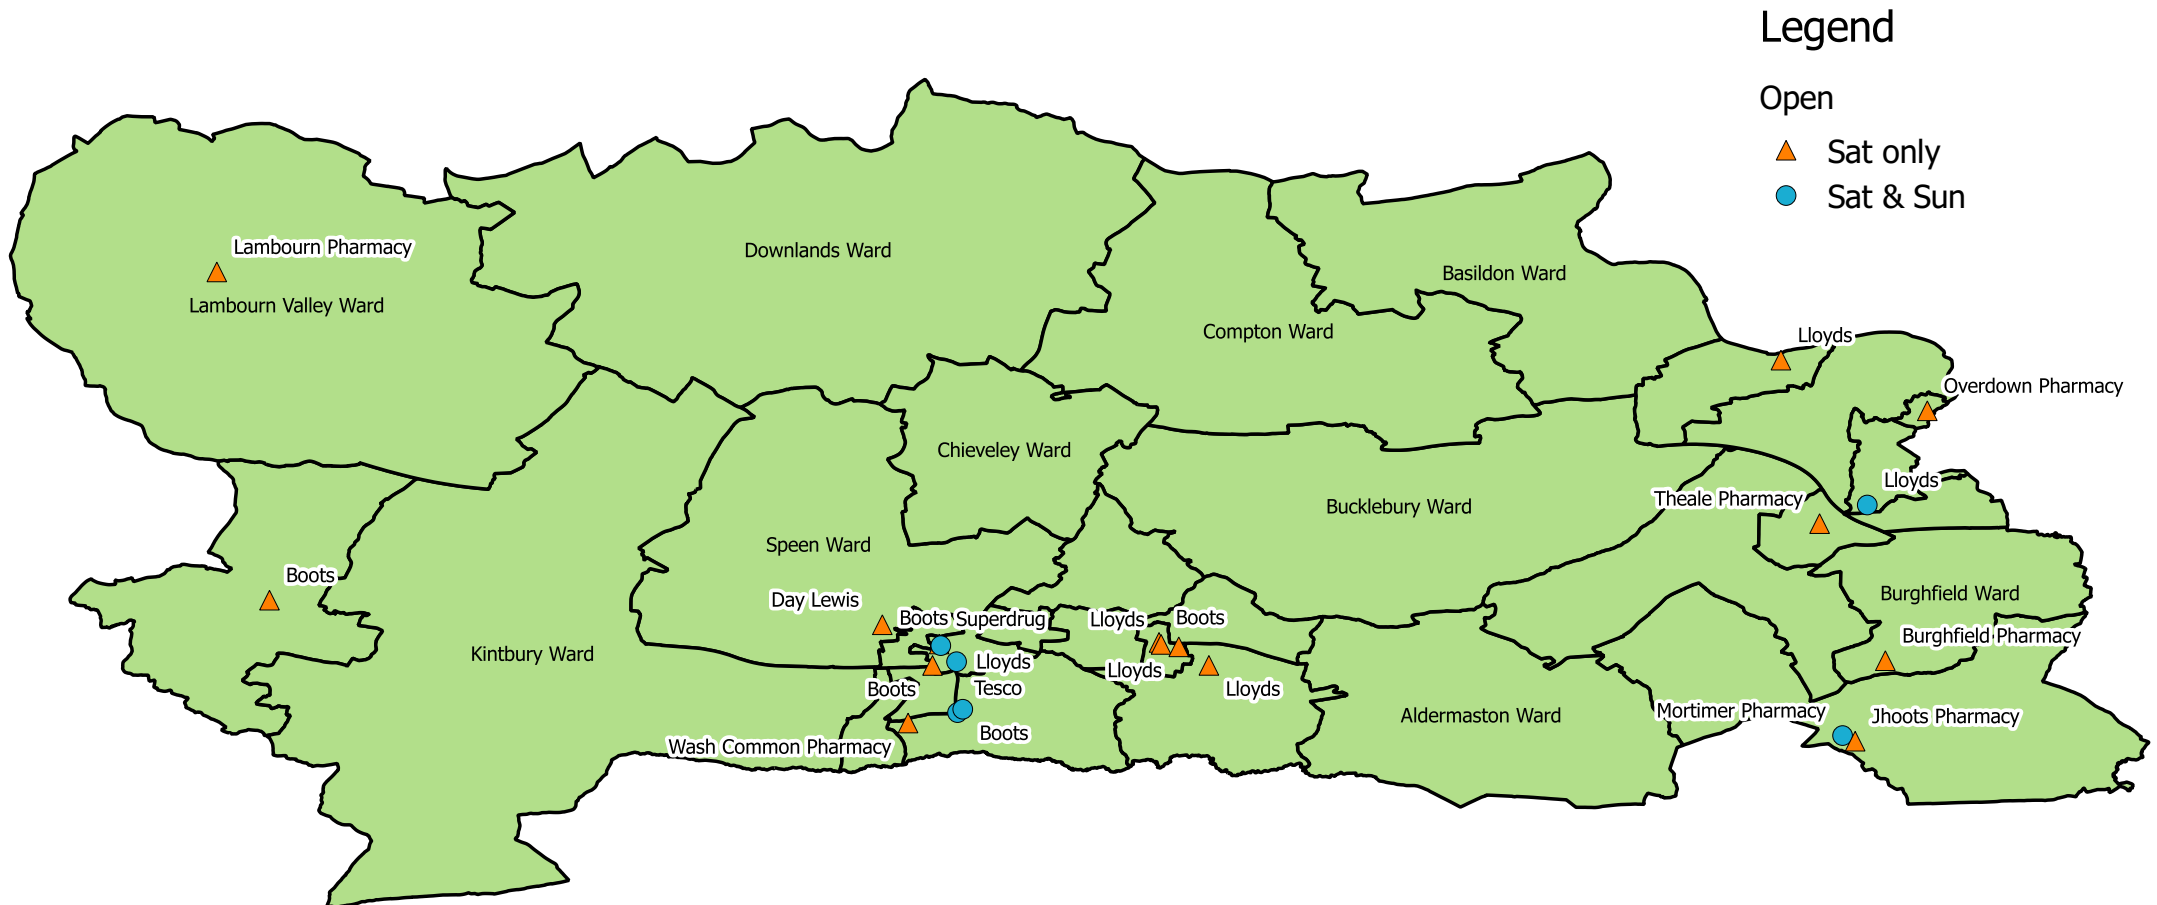

# Map 4: West Berkshire pharmacies and weekend opening

## Legend

Open

▲ Sat only

● Sat & Sun